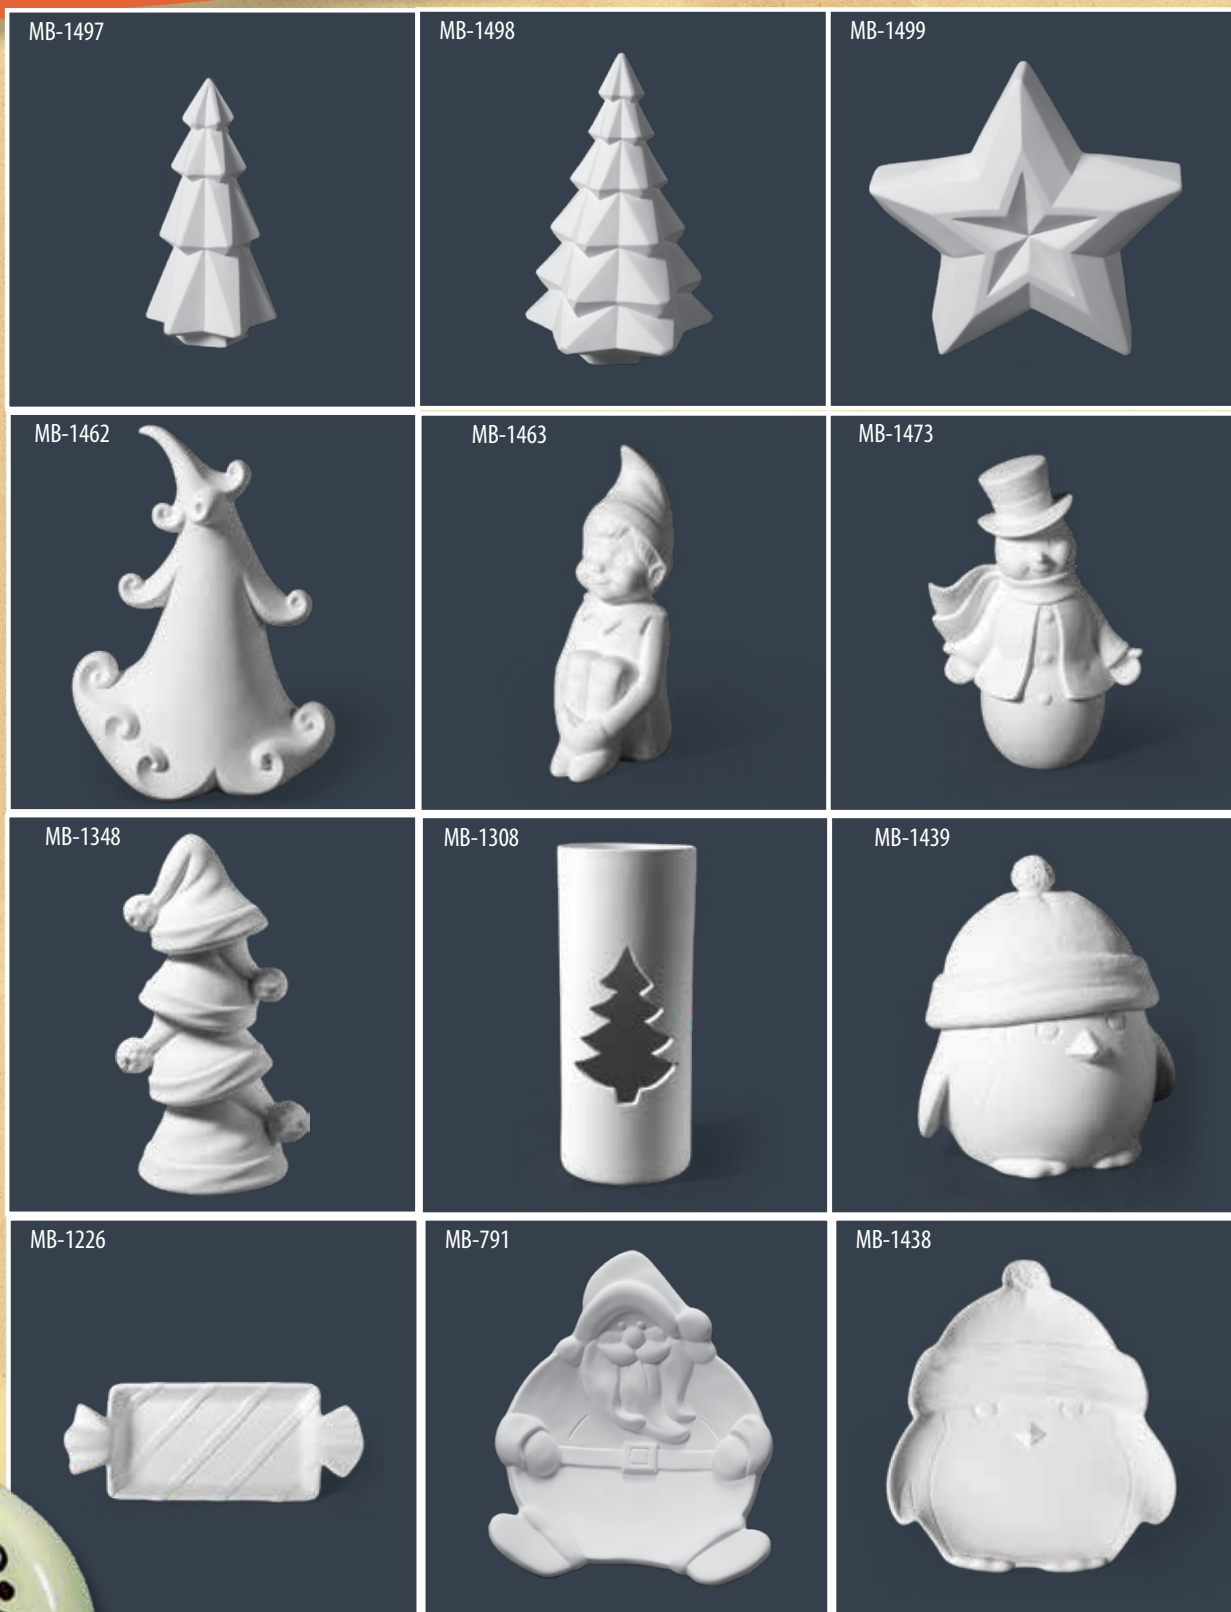

DECOR

- MB-1497 **Faceted Tree - 7"** 6/case
  7.25"H x 3.75"Dia
- MB-1498 **Faceted Tree - 10"** 4/case
  10"H x 6.5"Dia
- MB-1499 **Faceted Star** 6/case
  7.5"H x 8"W x 2.25"D
- MB-1462 **Jolly Christmas Tree** 2/case
  11.75"H x 8.75"W x 7.5"D
- MB-1463 **Vintage Elf** 2/case
  10.75"H x 4.75"W x 5.5"D
- MB-1473 **Vintage Snowman** 2/case
  12"H x 8.75"W x 5"D
- MB-1348 **Stocking Cap Tree** 4/case
  12"H x 6.5"W
- MB-1308 **Christmas Tree Votive Holder** 6/case
  8"H x 3.25"W
- MB-1439 **Penguin Jar** 4/case
  7.25"H x 7"W
- MB-1226 **Wrapped Candy Dish** 12/case
  3.75"W x 9.5"L
- MB-791 **Santa Dish** 6/case
  7.5"L x 6.25"W
- MB-1438 **Penguin Plate** 6/case
  9.75"L x 8.25"W

ORNAMENTS

- MB-1171 **4" Flat Round Ornament** 12/case
  4.5"H x 4"W
- MB-1172 **3" Flat Round Ornament** 12/case
  3.25"H x 3"W
- MB-867 **3" Ornament Ball** 12/case
  3" Dia.
- MB-868 **4" Ornament Ball** 12/case
  4" Dia.
- MB-1312 **Gingerbread Boy Ornament** 12/case
  4.5"H x 3.5"W x 0.625"D
- MB-1313 **Gingerbread Girl Ornament** 12/case
  4.5"H x 3.5"W x 0.625"D
- MB-1400 **Woody Raccoon Ornament** 12/case
  3"H x 3.25"W
- MB-1401 **Woody Owl Ornament** 12/case
  3"H x 3.25"W
- MB-1311 **Owl Ornament** 12/case
  3.75"H x 2.25"W x 2.75"D
- MB-1377 **Bottle Cap Ornament** 12/case
  3.5" Dia.

Product Tip

Mayco Designer Silkscreens are a great way to add detailed illustrations to your work or use as an outline to fill in the images with color. Silkscreens are reusable and work on ridged, curved, and flat surfaces.