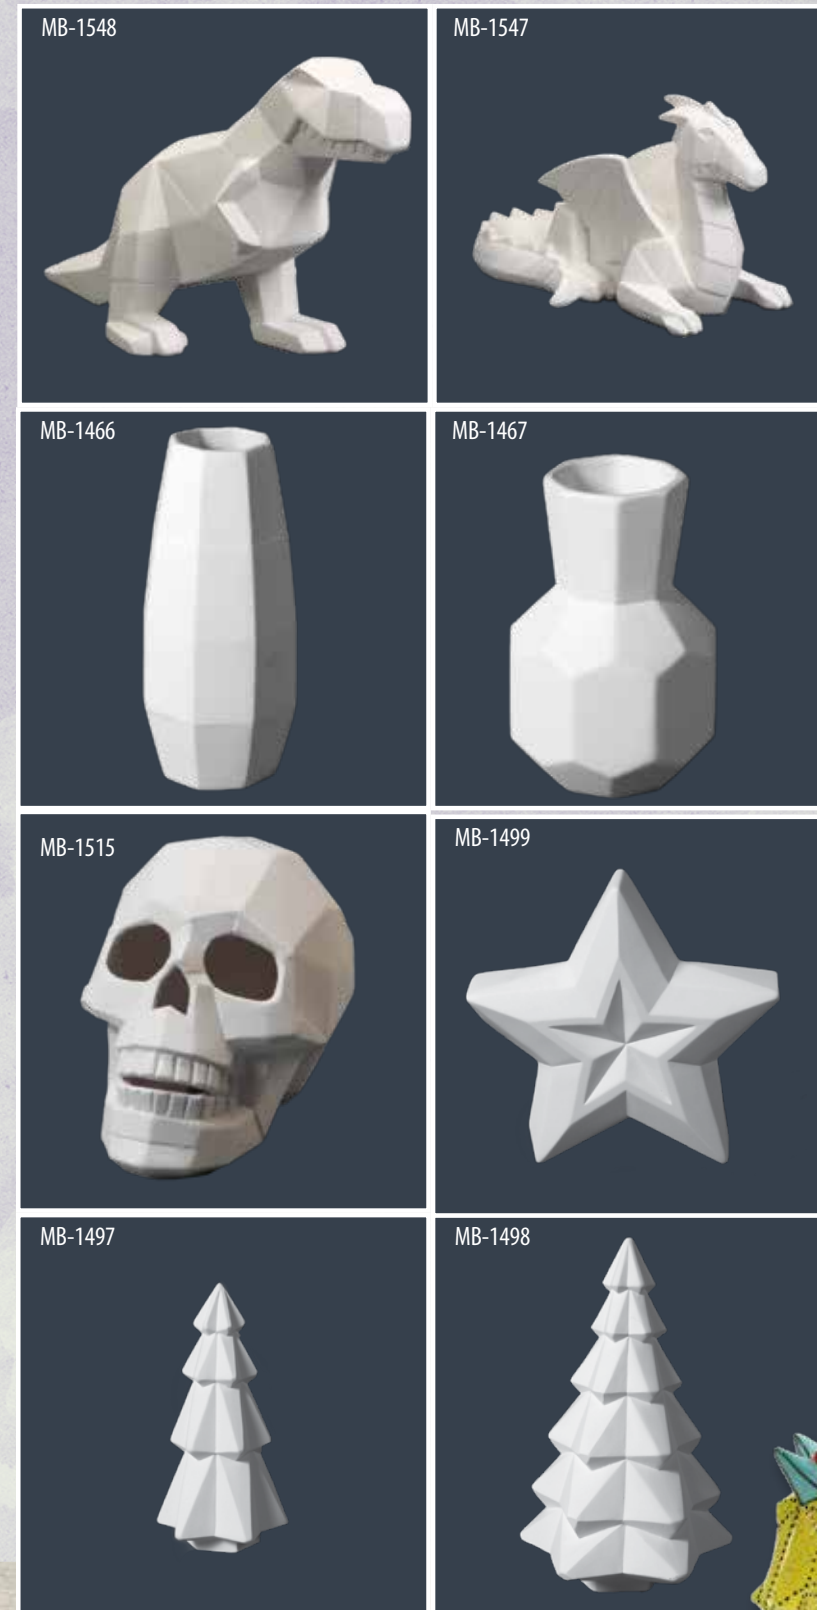

FACETED ANIMALS & SHAPES

- **MB-1430 Faceted Rhino** 2/case
  6.5"H x 12.5"L
- **MB-1431 Faceted Giraffe** 2/case
  14.5"H x 8.5"L
- **MB-1459 Faceted Elephant** 2/case
  10.25"L x 7.5"H x 6.25"W
- **MB-1476 Faceted Lion** 2/case
  8.75"H x 4.5"W
- **MB-1477 Faceted Owl** 2/case
  12.25"H x 6.5"W x 6"Dia.
- **MB-1491 Faceted Fox** 4/case
  9.5"H x 5.5"W
- **MB-1492 Faceted Turtle** 4/case
  10.75"L x 6.5"W
- **MB-1516 Faceted Dog** 4/case
  9.75"H x 9.5"L x 5.75"W
- **MB-1517 Faceted Cat** 4/case
  9.25"H x 5"L x 6.25"W
- **MB-1538 Faceted Unicorn** 4/case
  9"L x 3.5"W x 8.5"H
- **MB-1539 Faceted Llama** 4/case
  7.25"L x 3.75"W x 9.5"H
- **MB-1540 Faceted Bear** 4/case
  9.75"L x 3.75"W x 5.25"H
- **MB-1547 Faceted Dragon** 4/case
  10.375"L x 5.75"W x 6"H
- **MB-1548 Faceted T-Rex** 4/case
  10.25"L x 4.25"W x 6.375"H
- **MB-1466 Faceted Vase** 3/case
  10"H x 4.5"W
- **MB-1467 Faceted Bud Vase** 4/case
  6"H x 4"W
- **MB-1515 Faceted Skull** 4/case
  7.75"L x 4.5"W x 5.75"H
- **MB-1499 Faceted Star** 6/case
  7.5"H x 8"W x 2.25"Dia.
- **MB-1497 Faceted Tree - 7"** 6/case
  7.25"H x 3.75"Dia.
- **MB-1498 Faceted Tree - 10"** 4/case
  10"H x 6.5"Dia.