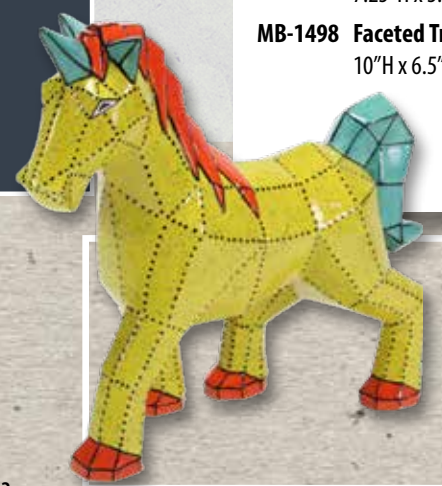

Marketing Tip

Display groups of similar items together, such as our faceted animals and containers to create impact and support the design trend.