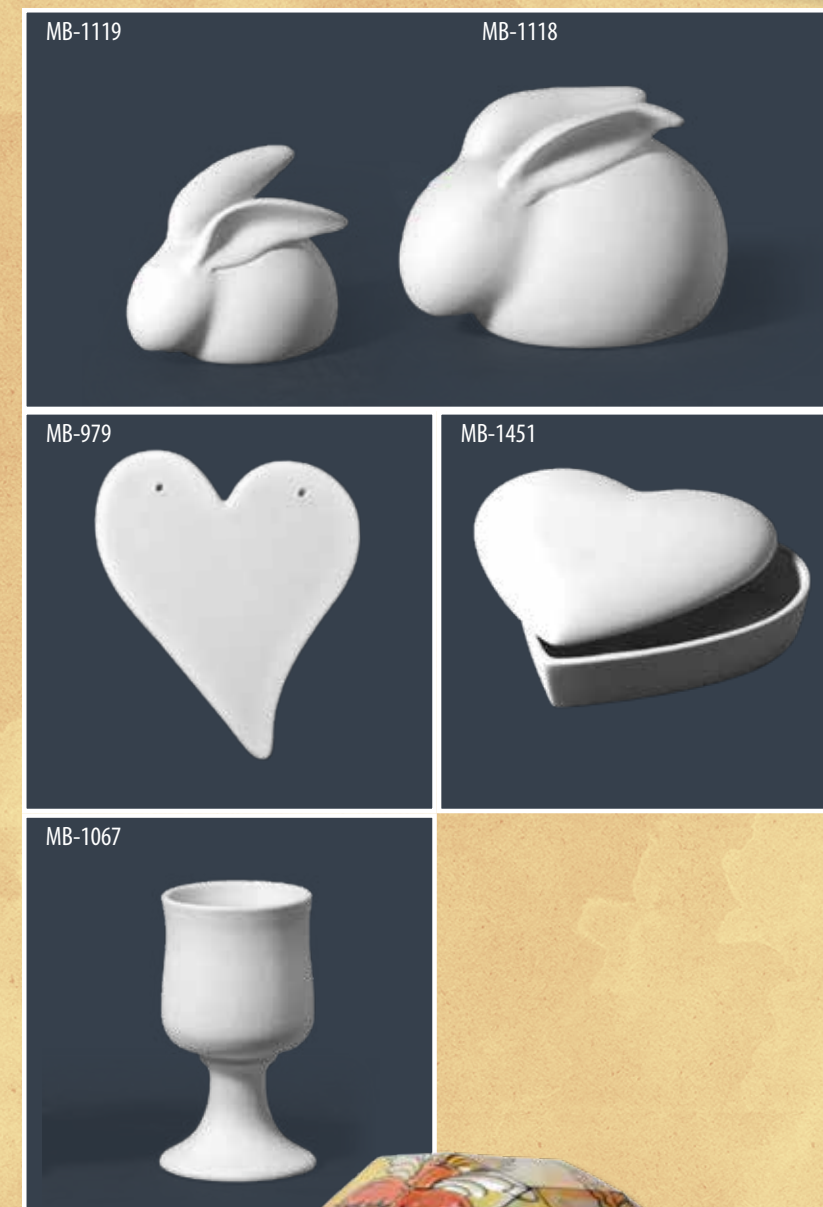

HALLOWEEN

- **MB-986 Skull** 6/case
  3.75"H x 3.25"W
- **MB-1029 Skull & Crossbones Container** 6/case
  4"H x 3.25"W
- **MB-1382 Sugar Skull Box** 6/case
  5.5"L x 4"W x 2.25"H
- **MB-1252 Skull Cup**..... 6/case
  3.75"H x 4.75"W
- **MB-1413 Sugar Skull Mug** 6/case
  4.5"H x 5.25"W
- **MB-984 Ghost Dish** 6/case
  6.25"L x 5.5"W
- **MB-1302 16" Pumpkin w/ Light Kit** 2/case
  16"H x 7.5"L x 7.5"W
- **MB-1041 Lighted Pumpkin w/Light Kit** 6/case
  7.5"H x 5.5"W
- **MB-1043 Squatty Pumpkin**..... 6/case
  3.75"H x 4"W
- **MB-1515 Faceted Skull** 4/case
  7.75"L x 4.5"W x 5.75"H

HOLIDAY

- **MB-1119 Hareball Bunny Baby** 6/case
  3.5"H x 3"W x 4.25"L
- **MB-1118 Hareball Bunny** 6/case
  4.5"H x 4.5"W x 6.5"L
- **MB-979 Heart Plaque**..... 6/case
  7.75"L x 6.25"W
- **MB-1451 Classic Heart Box** 6/case
  6"L x 1.875"H x 5.875"W
- **MB-1067 Kiddush Cup**..... 6/case
  5"H x 2.75"W

Marketing Tips

Events are a great way to kick off fall and amp up your seasonal sales! Create a display that features skulls, ghosts, pumpkins, latte cups (*think Pumpkin Spice*) and other such seasonal décor. Invite customers to sip cider or coffee as they decorate holiday décor.