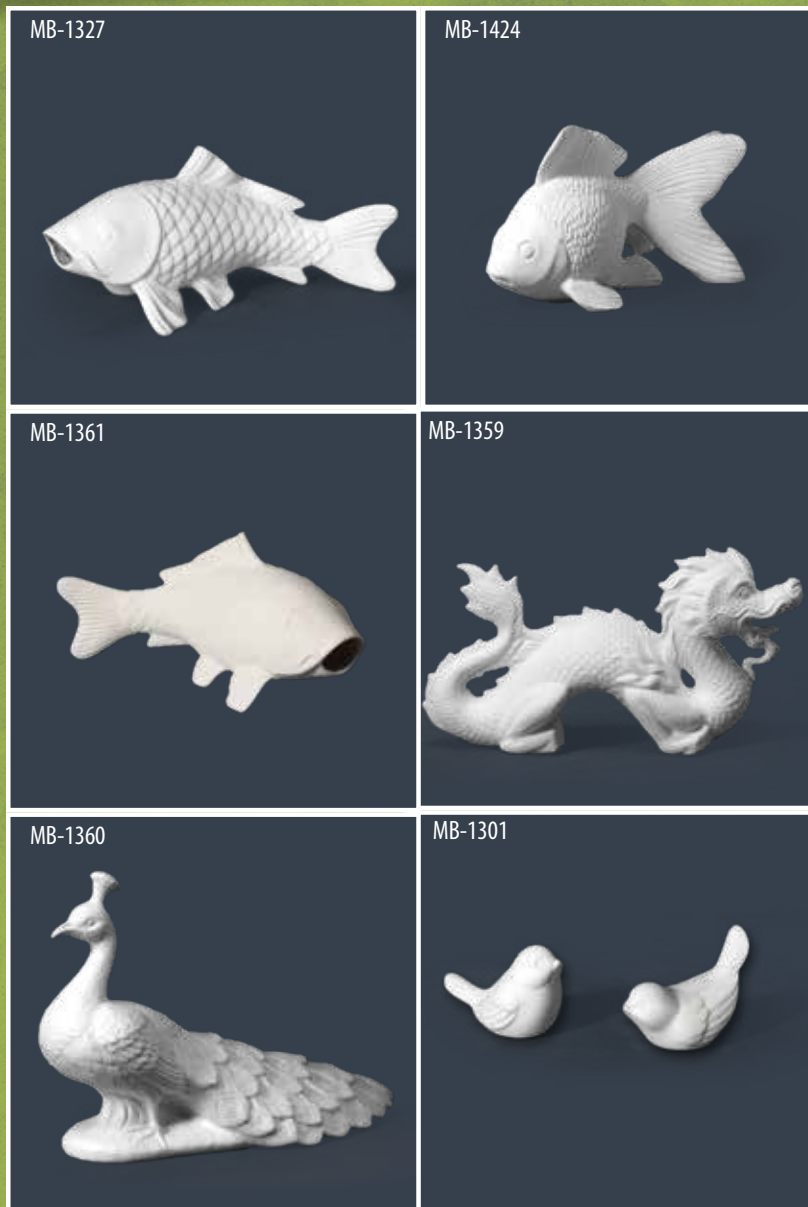

Product Tip

Stroke & Coat® glazes will fire to a gloss finish without clear glaze. If additional glossiness is desired, a clear glaze may be added.