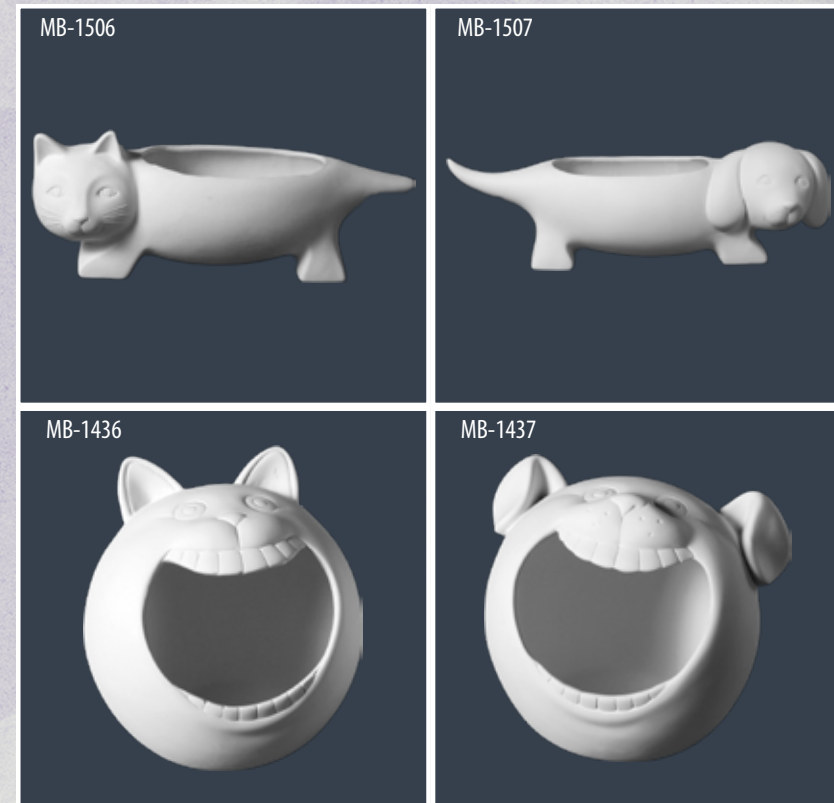

1. **CONTAINERS**
2. **MB-1519 Oink Pig Container** 6/case
     8.75"L x 4.75"W x 4"H
   - **MB1520 Moo Cow Container** 6/case
     8.5"L x 4.75"W x 4.5"H
   - **MB-1532 Flamingo Container** 4/case
     7"L x 5.25"H x 4.75"W
   - **MB-1533 Mermaid Container** 4/case
     7.75"L x 5.75"H x 4.5"W
   - **MB-1534 Unicorn Container** 4/case
     7.75"L x 4"W x 6"H
   - **MB-1535 Truck Container** 4/case
     7.5"L x 3.75"W x 3.75"H
   - **MB-1536 Camper Container** 4/case
     7.25"L x 4"W x 4.25"H
   - **MB-1537 Llama Container** 4/case
     8"L x 4"W x 3.75"H
   - **MB-1544 Gnome Jar** 6/case
     7.5"H x 6"W x 5.75"Dia.
   - **MB-1508 Vintage Truck Container** 3/case
     5.75"H x 6.5"W x 13.5"Dia.
   - **MB-1514 Vintage Camper** 3/case
     6"H x 10"L x 6"W
   - **MB-1528 Vintage Convertible** 2/case
     13.25"L x 6.25"W x 5.5"H
   - **MB-1506 Stretch Cat Container** 3/case
     4.75"H x 14"W x 5"Dia.
   - **MB-1507 Stretch Dog Container** 3/case
     4.75"H x 15.5"W x 5"Dia.
   - **MB-1436 Big Mouth Cat** 6/case
     6"H x 6"W
   - **MB-1437 Big Mouth Dog** 6/case
     6.25"H x 7"W