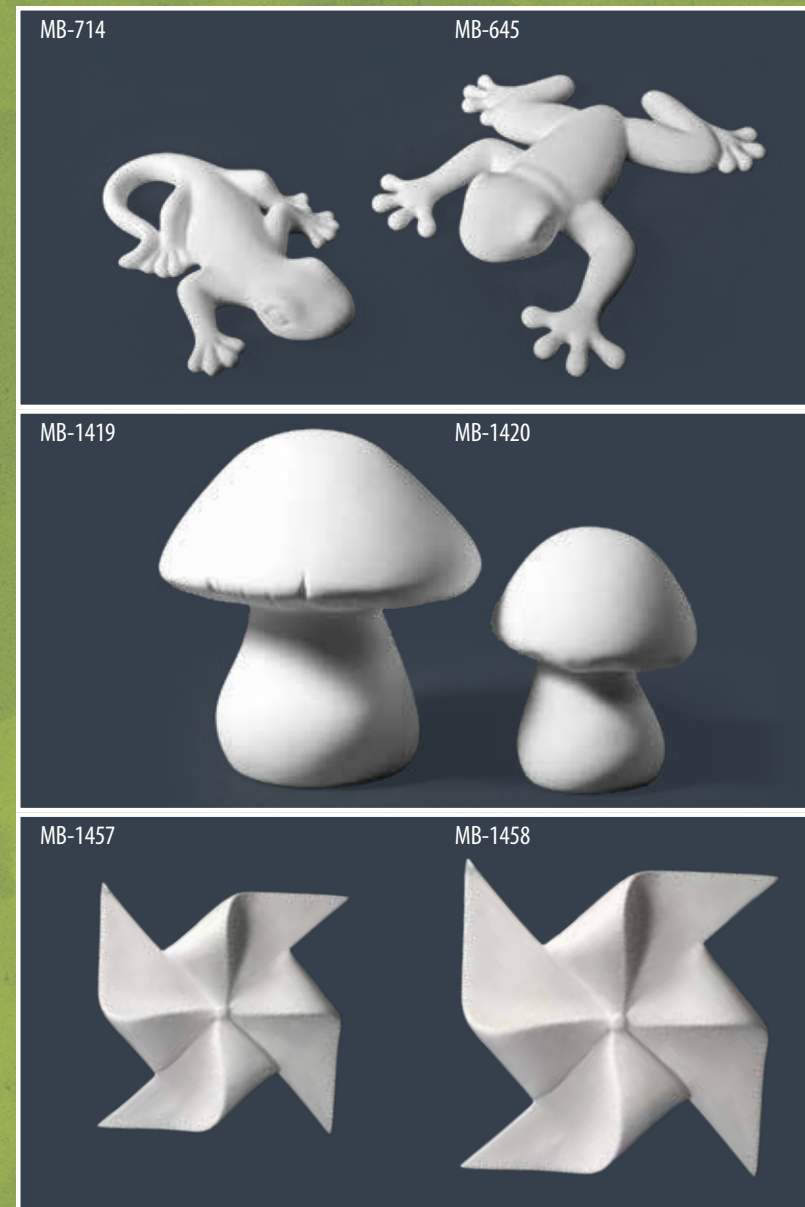

Marketing Tip

Display a collection of our clever containers decorated in bold colors. Use them to hold seasonal greenery, the remote control, treats, brushes, or even colored pencils.

Product Tip

Stroke & Coat® glazes will fire to a gloss finish without clear glaze. If additional glossiness is desired, a clear glaze may be added.