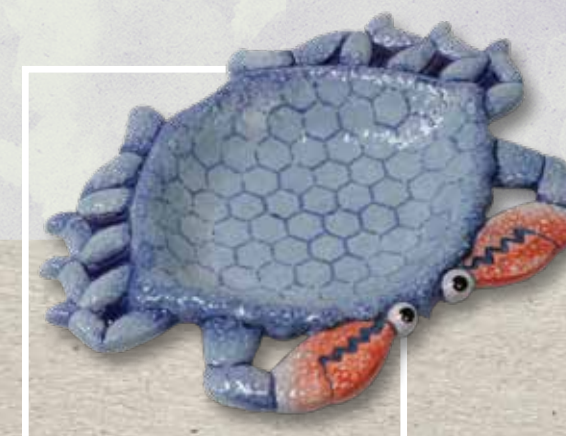

DISHES & PLATES

- **MB-1505 Cactus Dish** 6/case
  9.5"L x 8.5"W x 1"Dia.
- **MB-1509 Sea Turtle Dish** 6/case
  8.75"L x 7.75"W x 1.25"H
- **MB-1510 Octopus Dish** 6/case
  7.5"L x 7.5"W x 1"H
- **MB-1511 Crab Dish** 6/case
  9.25"L x 6.5"W x 1"H
- **MB-1523 Rama Llama Dish** 6/case
  9.25"L x 7.25"W x 1"H
- **MB-1518 Mermaid Dish** 6/case
  9.25"L x 6"W x 1.25"Dia.
- **MB-1522 Frieda Flamingo Dish** 6/case
  10"L x 7"W x 1.5"H
- **MB-1381 Seahorse Dish** 8/case
  9.25"L x 1"H
- **MB-1379 Starfish Dish** 8/case
  7.75"W x 1.5"H
- **MB-1380 Shell Dish** 8/case
  6.75"W x 1.5"H
- **MB-1521 Magical Unicorn Dish** 6/case
  9.5"L x 7"W x 1.25"H
- **MB-1429 Whale Plate - Large** 6/case
  7"W x 10.5"L
- **MB-1542 Camper Dish** 6/case
  9.375"L x 6.25"W x 1"H
- **MB-1435 House Plate** 6/case
  8.5"L x 8.75"W

BOWLS, JARS & TRAYS

- **MB-1368 Splash Bowl** 6/case
  3.75"H x 8.25"W
- **MB-125 Ruffle Ware Biscotti Jar** 4/case
  10"H x 7"W
- **MB-1064 Tray** 6/case
  1.25"H x 16.25"L x 5.5"W

Technique Tip

Layering Jungle Gems™ Crystal glazes is a simple way to add punch to an already fun glaze line. Show them off as "Art in a Jar"!

Decorating Tip

Foundations® glazes aren't just for background designs. We like to decorate bisque with Stroke & Coat® or Designer Liner then apply Foundations® Sheers on top! These translucent glazes add a soft touch of color and allow textured designs to show through.